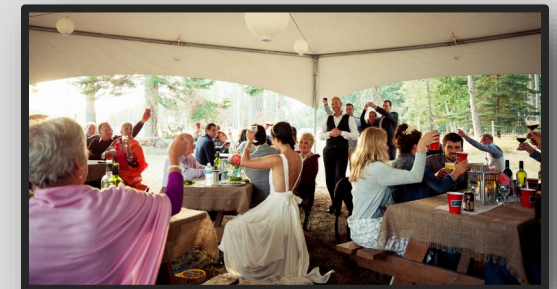

CEREMONY

1-50 GUESTS—$325

51-100 GUESTS—$400

- ♥ Four hour site rental on wedding day
- ♥ One hour site rental for rehearsal
- ♥ Private beach access
- ♥ Use of public areas for photos
- ♥ Parking for guests
- ♥ Coordination meeting

WEDDING DAY

1-50 GUESTS—$700

51-100 GUESTS—$800

- ♥ Full day site rental 8AM—11PM
- ♥ Two hour site rental for rehearsal
- ♥ Take down and clean up time from 8AM—10AM the following day
- ♥ Private beach access
- ♥ Use of public areas for photos
- ♥ Parking for guests
- ♥ Coordination meeting

WEDDING WEEKEND

1-50 GUESTS—$1,625

51-100 GUESTS—$1,725

- ♥ Yurt accommodation rental for two nights for up to six guests
- ♥ Site Rental for the following:
  - ♥ **Friday:** Setup and ceremony rehearsal 4PM – 8PM
  - ♥ **Saturday:** Wedding Day 8AM – 11PM
  - ♥ **Sunday:** Take Down and Cleanup 8AM – 10AM
- ♥ Private beach access
- ♥ Use of public areas for photos
- ♥ Parking for guests
- ♥ Coordination meeting

51-100 Guests Packages require at a minimum of one additional portable toilet due to septic and water limitations. This is not included in the package rate and is to be arranged by the customer. Seaview can make arrangements for a 15% service fee.

ADD ON'S

- ♥ Yurt - $300/night
- ♥ RV Site - $59.50/$70/night
- ♥ Additional Site Rental Time $37.50/hr
- ♥ Tour of farm for photographs - $30/hr
- ♥ Extra BBQ - $25

Graeme Ellis Photography